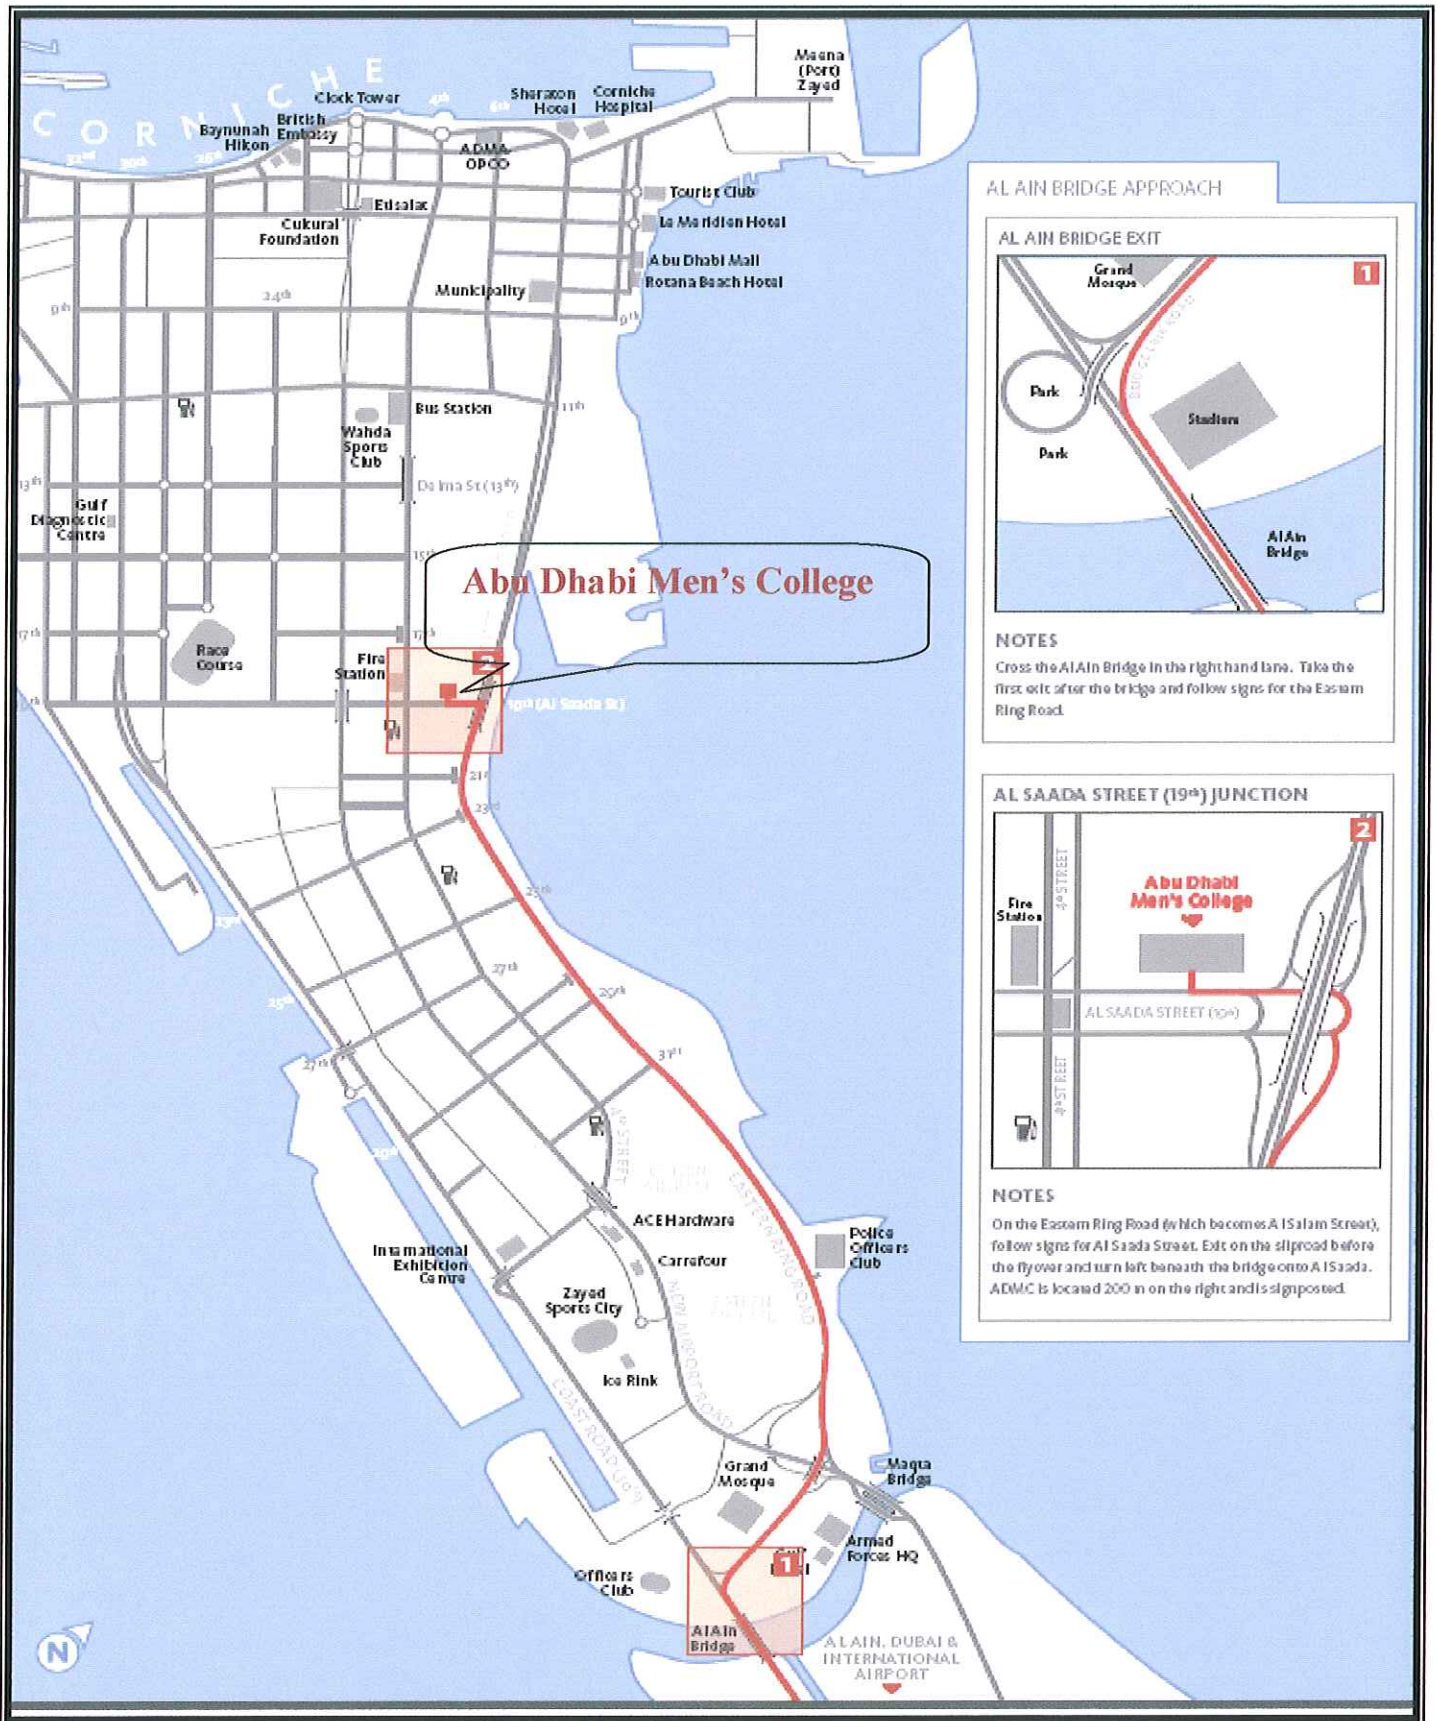

Abu Dhabi Men's College

AL AIN BRIDGE APPROACH

NOTES
 Cross the Al Ain Bridge in the right hand lane. Take the first exit after the bridge and follow signs for the Eastam Ring Road.

AL SAADA STREET (19th) JUNCTION

NOTES
 On the Eastam Ring Road (which becomes Al Salam Street), follow signs for Al Saada Street. Exit on the sliproad before the flyover and turn left beneath the bridge onto Al Saada. ADMC is located 200 m on the right and is signposted.